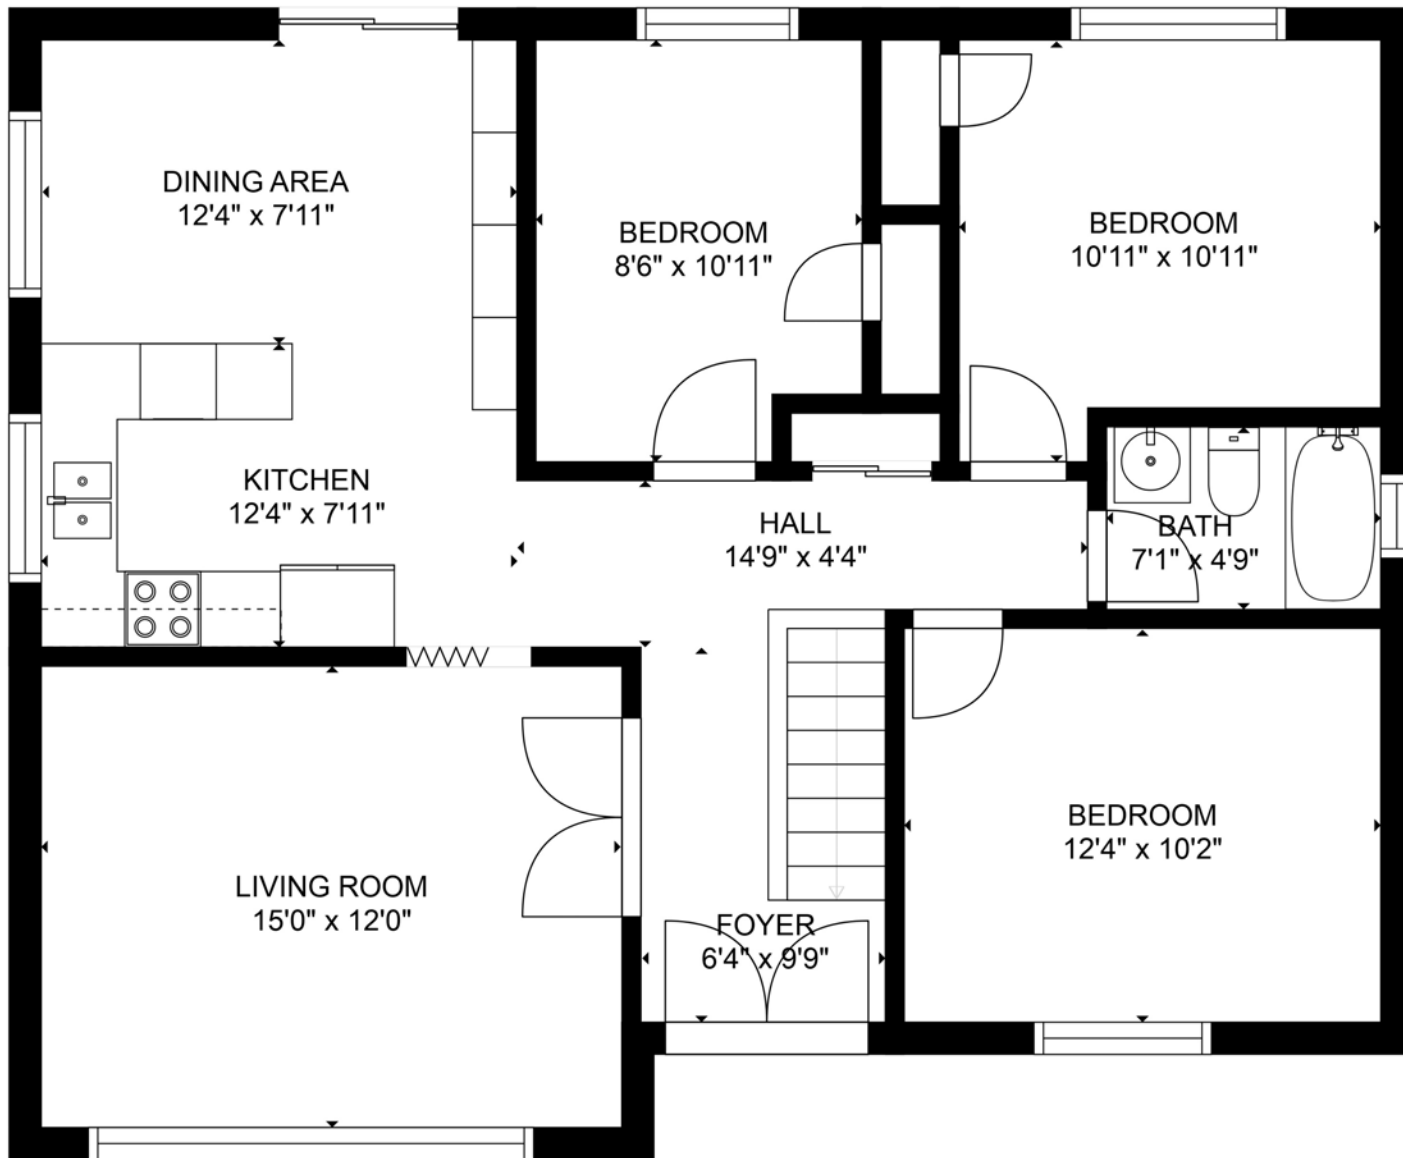

FLOOR 2

FLOOR 1

**Estimated areas**

GLA FLOOR 1: 865 sq. ft, excluded 139 sq. ft  
 GLA FLOOR 2: 1035 sq. ft, excluded 0 sq. ft  
 Total GLA 1900 sq. ft, total scanned area 2039 sq. ft

SIZES AND DIMENSIONS ARE APPROXIMATE, ACTUAL MAY VARY.

Estimated areas

GLA FLOOR 1: 865 sq. ft, excluded 139 sq. ft  
GLA FLOOR 2: 1035 sq. ft, excluded 0 sq. ft  
Total GLA 1900 sq. ft, total scanned area 2039 sq. ft

SIZES AND DIMENSIONS ARE APPROXIMATE, ACTUAL MAY VARY.