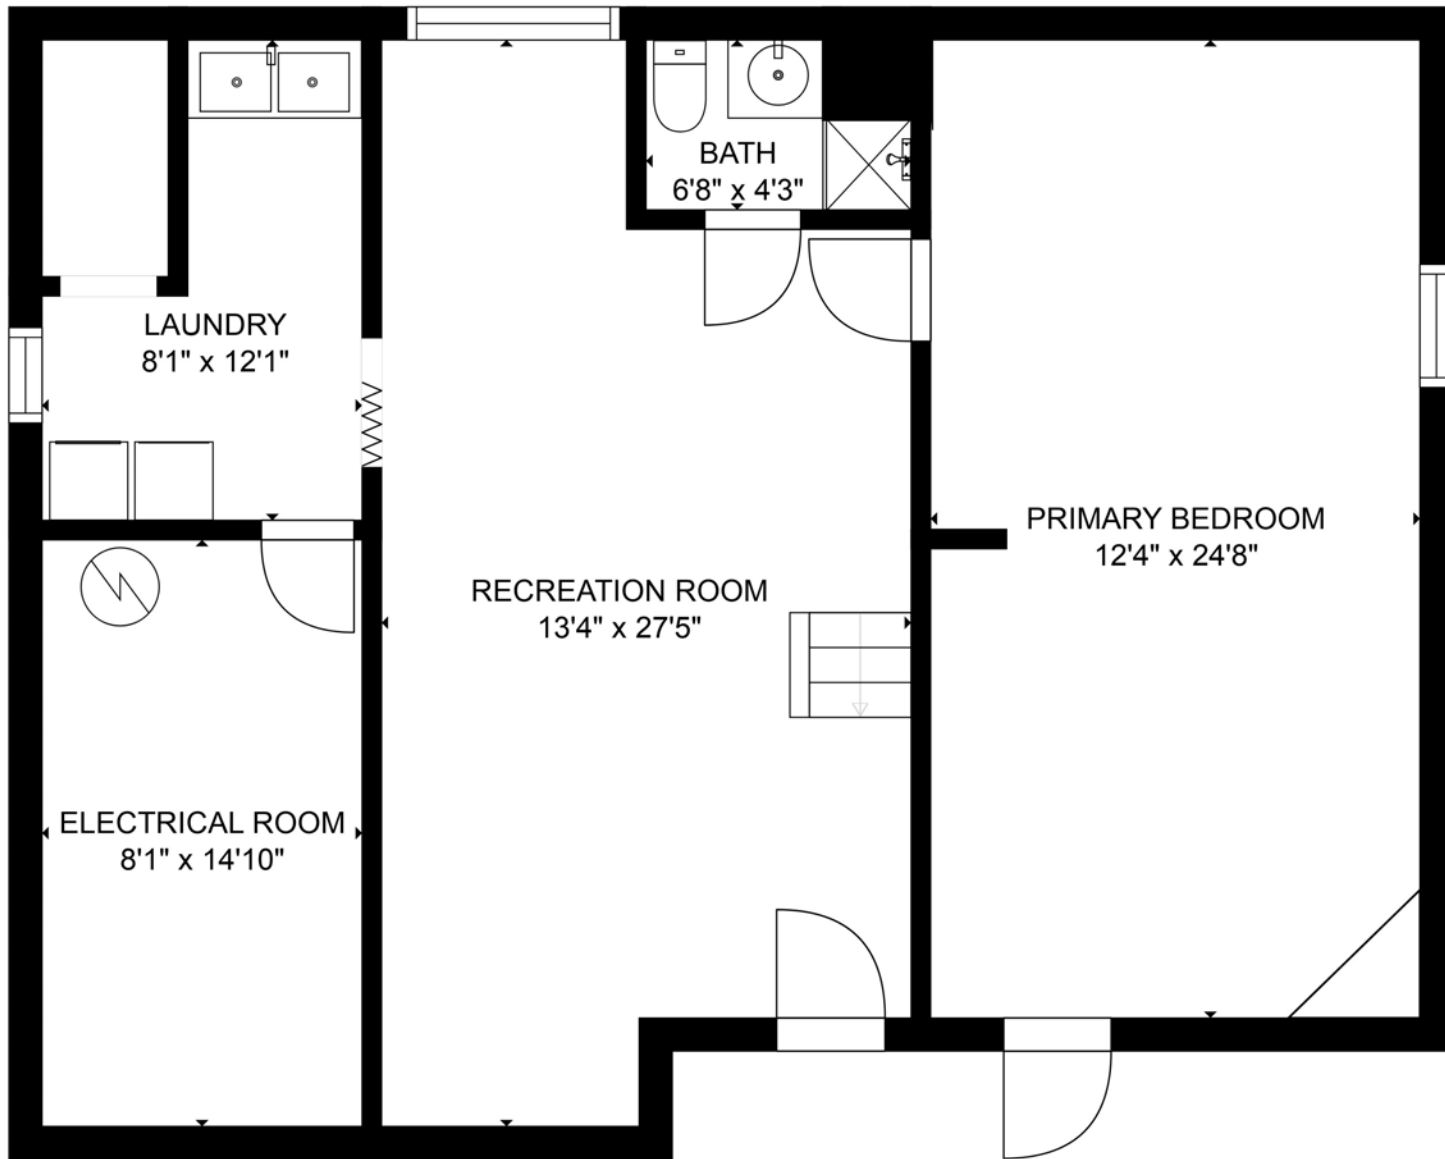

FLOOR 2

FLOOR 1

**Estimated areas**

GLA FLOOR 1: 865 sq. ft, excluded 139 sq. ft  
 GLA FLOOR 2: 1035 sq. ft, excluded 0 sq. ft  
 Total GLA 1900 sq. ft, total scanned area 2039 sq. ft

SIZES AND DIMENSIONS ARE APPROXIMATE, ACTUAL MAY VARY.

Estimated areas

GLA FLOOR 1: 865 sq. ft, excluded 139 sq. ft  
GLA FLOOR 2: 1035 sq. ft, excluded 0 sq. ft  
Total GLA 1900 sq. ft, total scanned area 2039 sq. ft

SIZES AND DIMENSIONS ARE APPROXIMATE, ACTUAL MAY VARY.