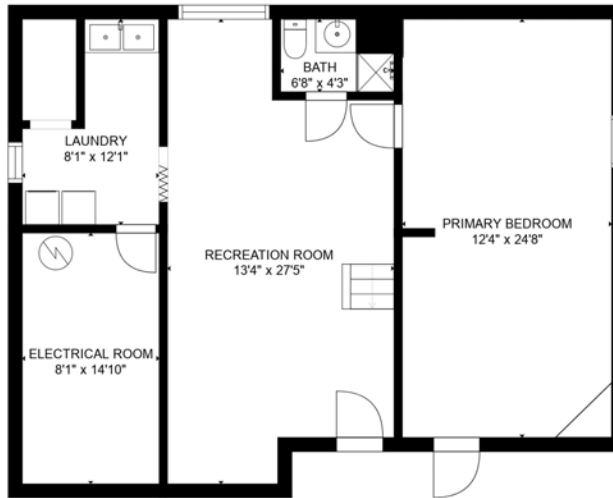

FLOOR 2

FLOOR 1

**Estimated areas**

GLA FLOOR 1: 865 sq. ft, excluded 139 sq. ft  
 GLA FLOOR 2: 1035 sq. ft, excluded 0 sq. ft  
 Total GLA 1900 sq. ft, total scanned area 2039 sq. ft

SIZES AND DIMENSIONS ARE APPROXIMATE, ACTUAL MAY VARY.

Estimated areas

GLA FLOOR 1: 865 sq. ft, excluded 139 sq. ft  
GLA FLOOR 2: 1035 sq. ft, excluded 0 sq. ft  
Total GLA 1900 sq. ft, total scanned area 2039 sq. ft

SIZES AND DIMENSIONS ARE APPROXIMATE, ACTUAL MAY VARY.