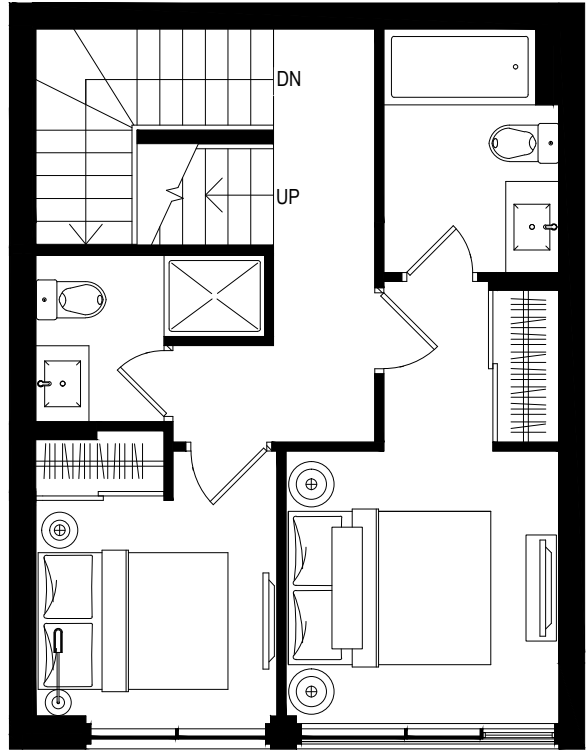

SAMPLE ROOFTOP TERRACE 3 Bedroom Townhouse

Interior Living Space 1,141 SF

ROOFTOP

FOURTH FLOOR

THIRD FLOOR

- ROOFTOP
- FOURTH FLOOR
- THIRD FLOOR
- SECOND FLOOR
- FIRST FLOOR

Some features may vary by suite design.
*Prices and specifications subject to change without notice. Illustrations on sales materials are artists' concepts. Some items and finishings illustrated may not be standard and may not be available. The furniture is displayed for illustration purposes only. Layout illustrated does not necessarily reflect the actual layout for the suite you are purchasing. The plans, specifications, materials used, approximate areas or square footages of the above noted suites are subject to change without notice and the Vendor/Declarant shall have no liability for any resulting variance(s) between the actual final area(s) thereof and the stated area(s) outlined above. See sales representative for details.