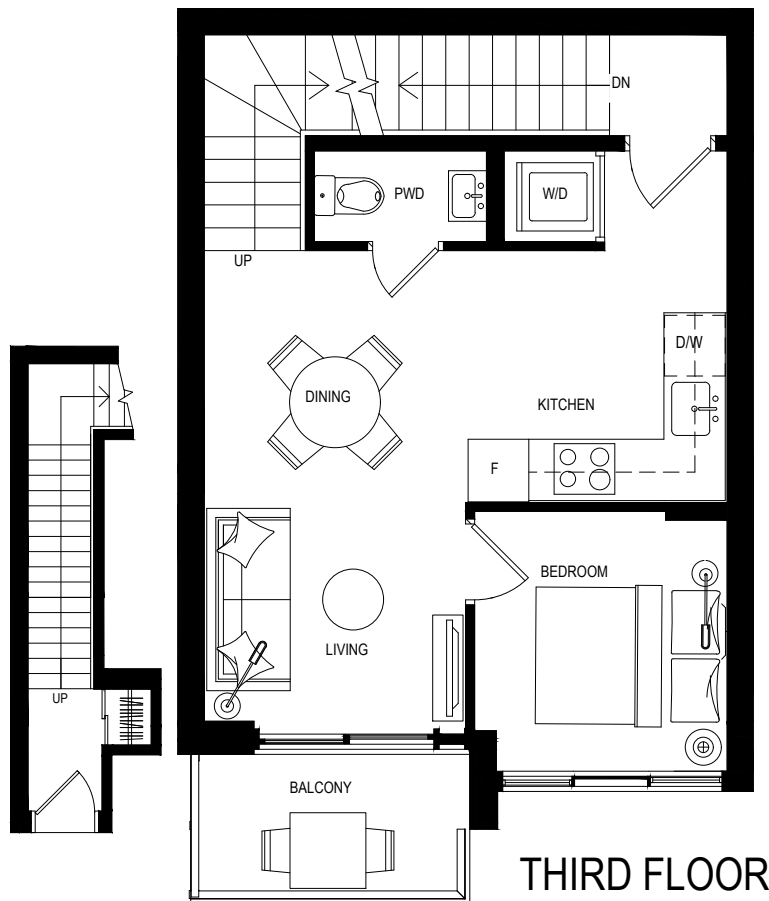

SAMPLE ROOFTOP TERRACE 3 Bedroom Townhouse

Interior Living Space 1,141 SF

ROOFTOP

FOURTH FLOOR

THIRD FLOOR

- ROOFTOP
- FOURTH FLOOR
- THIRD FLOOR
- SECOND FLOOR
- FIRST FLOOR

Some features may vary by suite design.
*Prices and specifications subject to change without notice. Illustrations on sales materials are artists' concepts. Some items and finishings illustrated may not be standard and may not be available. The furniture is displayed for illustration purposes only. Layout illustrated does not necessarily reflect the actual layout for the suite you are purchasing. The plans, specifications, materials used, approximate areas or square footages of the above noted suites are subject to change without notice and the Vendor/Declarant shall have no liability for any resulting variance(s) between the actual final area(s) thereof and the stated area(s) outlined above. See sales representative for details.