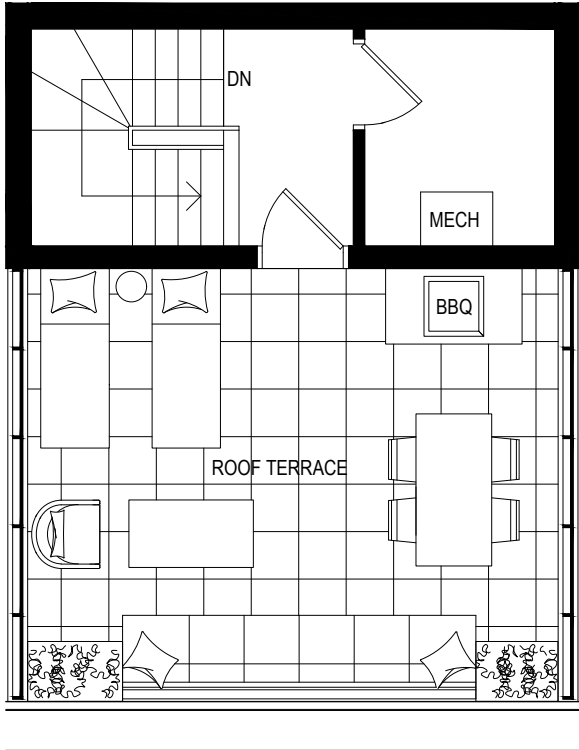

SAMPLE ROOFTOP TERRACE 3 Bedroom Townhouse

Interior Living Space 1,141 SF

ROOFTOP

FOURTH FLOOR

THIRD FLOOR

- ROOFTOP
- FOURTH FLOOR
- THIRD FLOOR
- SECOND FLOOR
- FIRST FLOOR

Some features may vary by suite design.
*Prices and specifications subject to change without notice. Illustrations on sales materials are artists' concepts. Some items and finishings illustrated may not be standard and may not be available. The furniture is displayed for illustration purposes only. Layout illustrated does not necessarily reflect the actual layout for the suite you are purchasing. The plans, specifications, materials used, approximate areas or square footages of the above noted suites are subject to change without notice and the Vendor/Declarant shall have no liability for any resulting variance(s) between the actual final area(s) thereof and the stated area(s) outlined above. See sales representative for details.