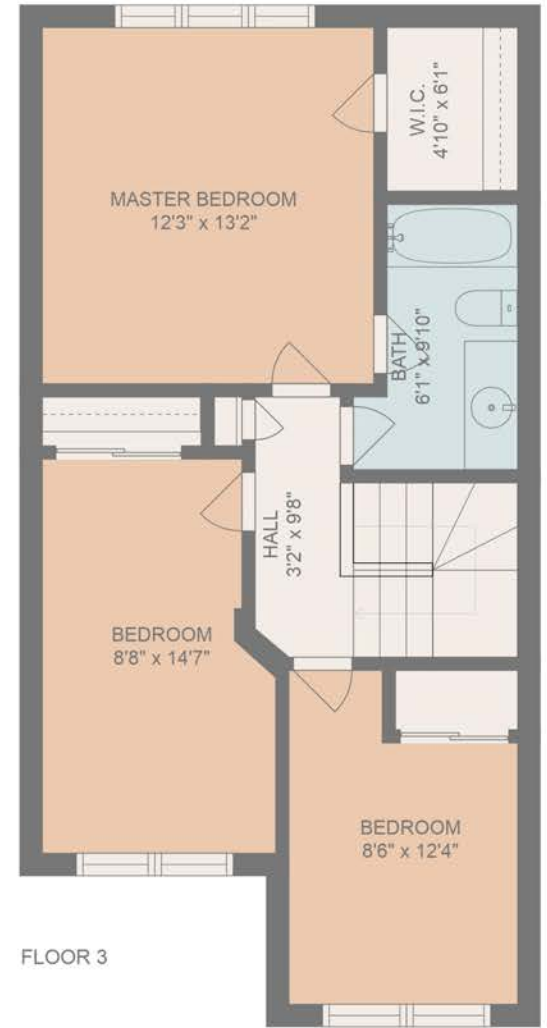

FLOOR 1

FLOOR 2

FLOOR 3

**Estimated areas**

GLA FLOOR 1: 0 sq. ft, excluded 549 sq. ft  
 GLA FLOOR 2: 555 sq. ft, excluded 0 sq. ft  
 GLA FLOOR 3: 680 sq. ft, excluded 0 sq. ft  
 Total GLA 1235 sq. ft, total scanned area 1784 sq. ft

SIZES AND DIMENSIONS ARE APPROXIMATE, ACTUAL MAY VARY.

### Estimated areas

GLA FLOOR 1: 0 sq. ft, excluded 549 sq. ft  
GLA FLOOR 2: 555 sq. ft, excluded 0 sq. ft  
GLA FLOOR 3: 680 sq. ft, excluded 0 sq. ft  
Total GLA 1235 sq. ft, total scanned area 1784 sq. ft