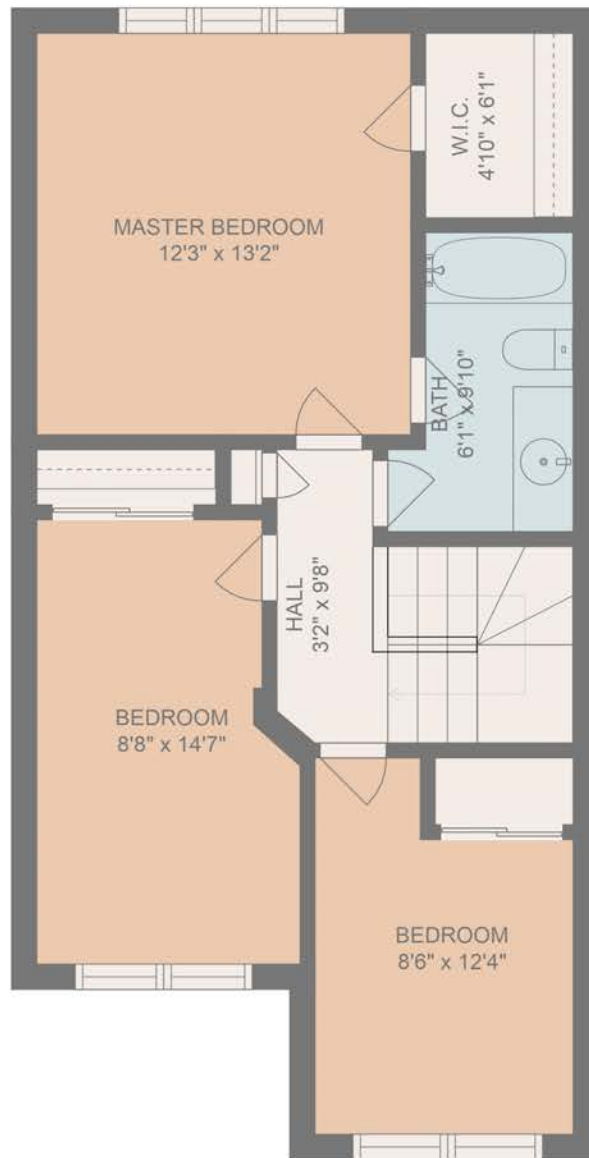

FLOOR 1

FLOOR 2

FLOOR 3

**Estimated areas**

GLA FLOOR 1: 0 sq. ft, excluded 549 sq. ft  
 GLA FLOOR 2: 555 sq. ft, excluded 0 sq. ft  
 GLA FLOOR 3: 680 sq. ft, excluded 0 sq. ft  
 Total GLA 1235 sq. ft, total scanned area 1784 sq. ft

SIZES AND DIMENSIONS ARE APPROXIMATE, ACTUAL MAY VARY.

### Estimated areas

GLA FLOOR 1: 0 sq. ft, excluded 549 sq. ft  
GLA FLOOR 2: 555 sq. ft, excluded 0 sq. ft  
GLA FLOOR 3: 680 sq. ft, excluded 0 sq. ft  
Total GLA 1235 sq. ft, total scanned area 1784 sq. ft