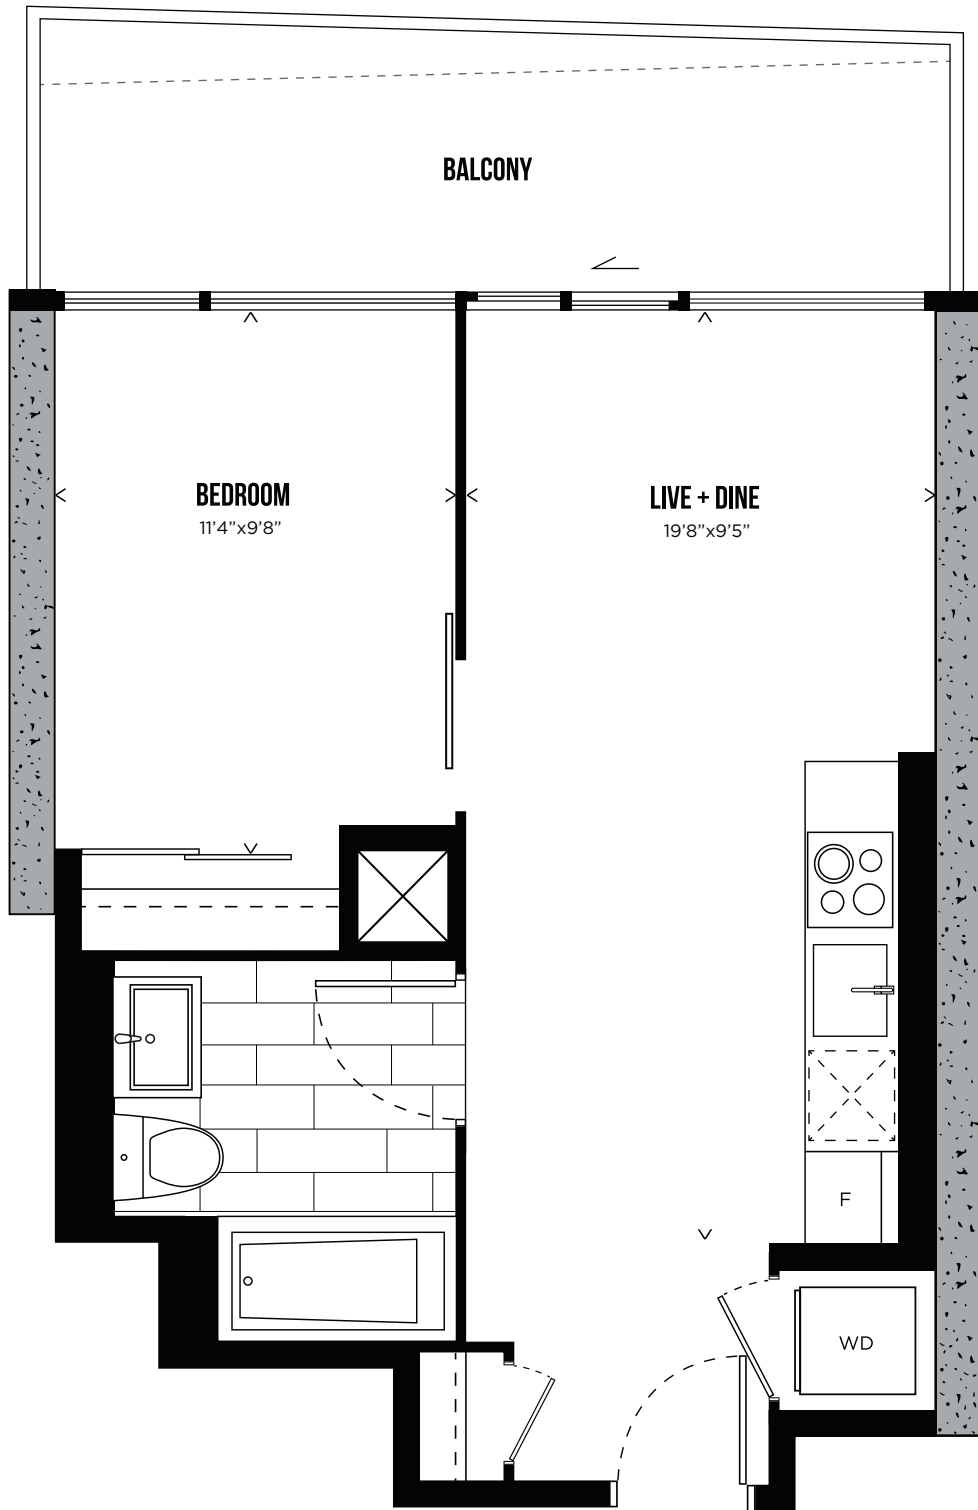

CHANNEL 06

ONE BEDROOM

479 SQ.FT.