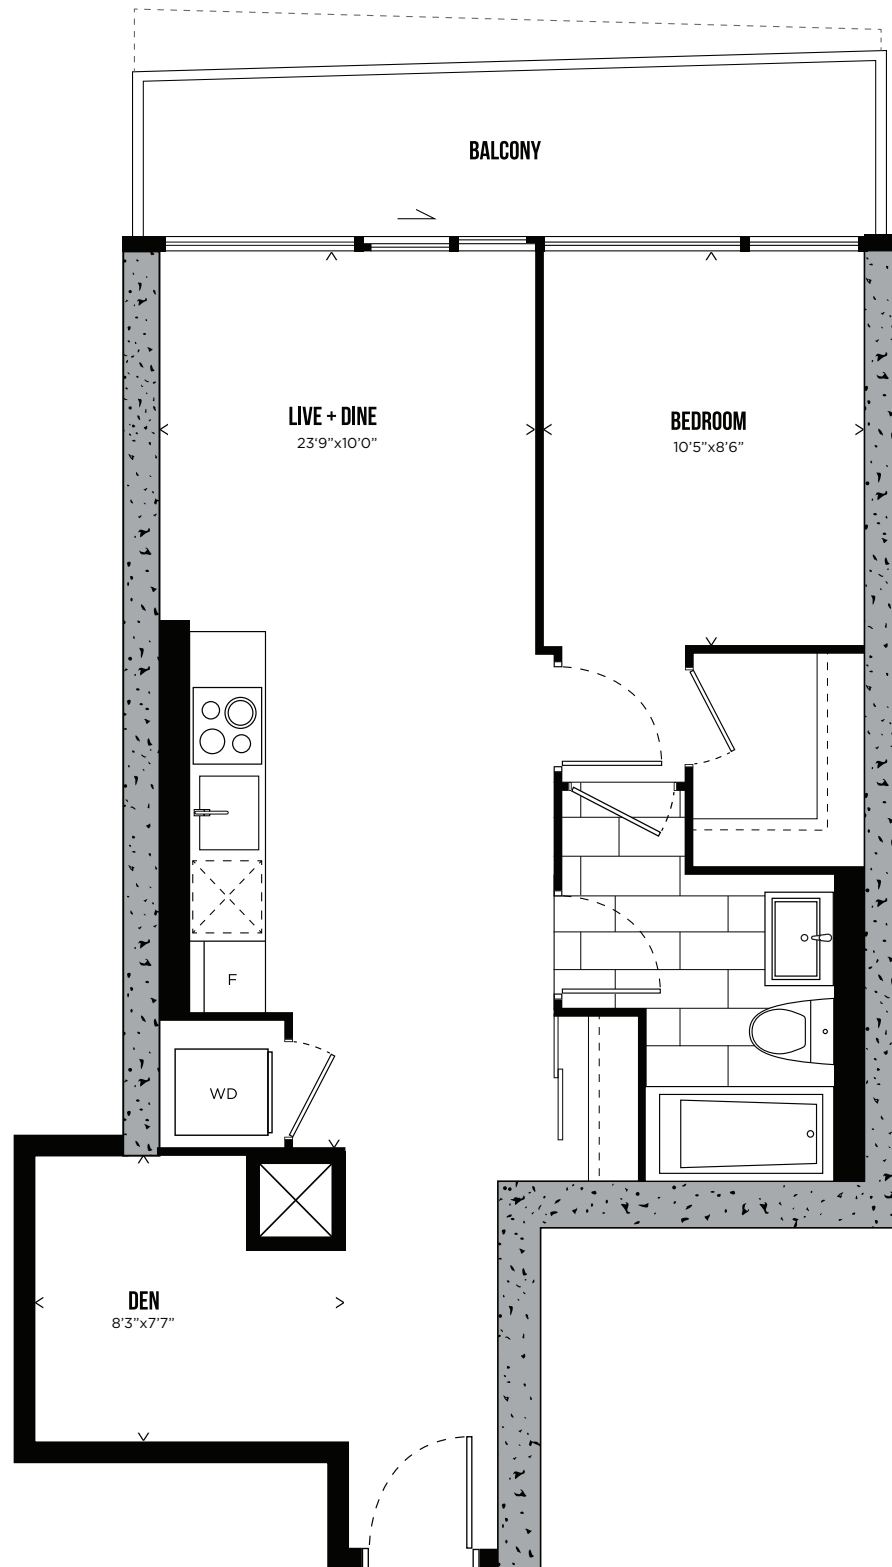

CHANNEL 11

ONE BEDROOM + DEN

646 SQ.FT.

LEVELS 3-30

CAROLINE STREET SOUTH

HUNTER STREET WEST

TELEVISION CITY