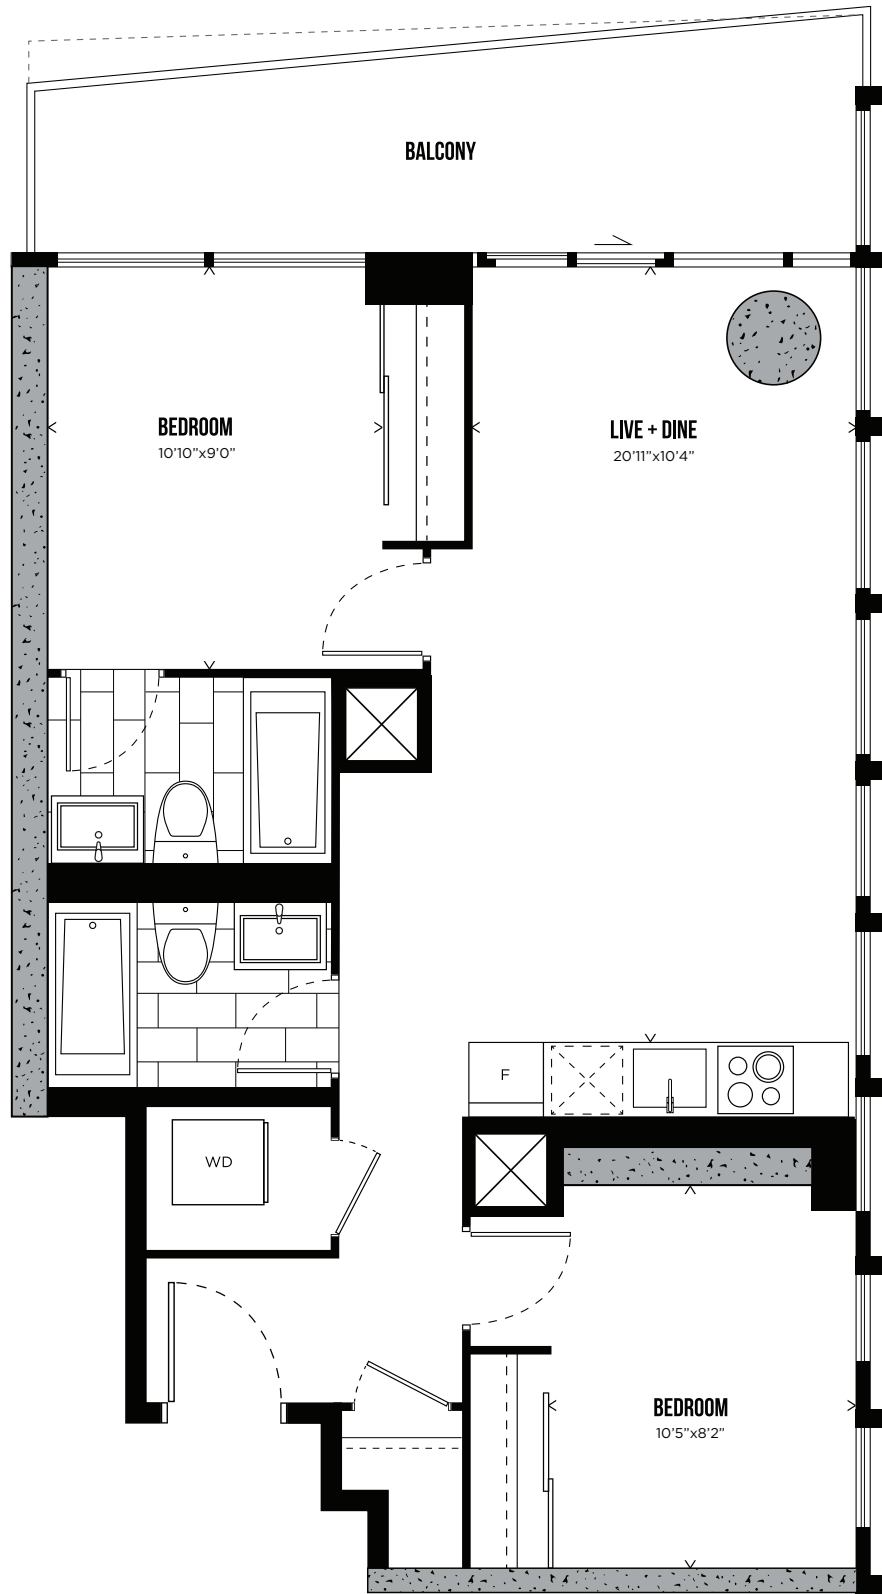

CHANNEL 09

TWO BEDROOM

783 SQ.FT.

CAROLINE STREET SOUTH

HUNTER STREET WEST