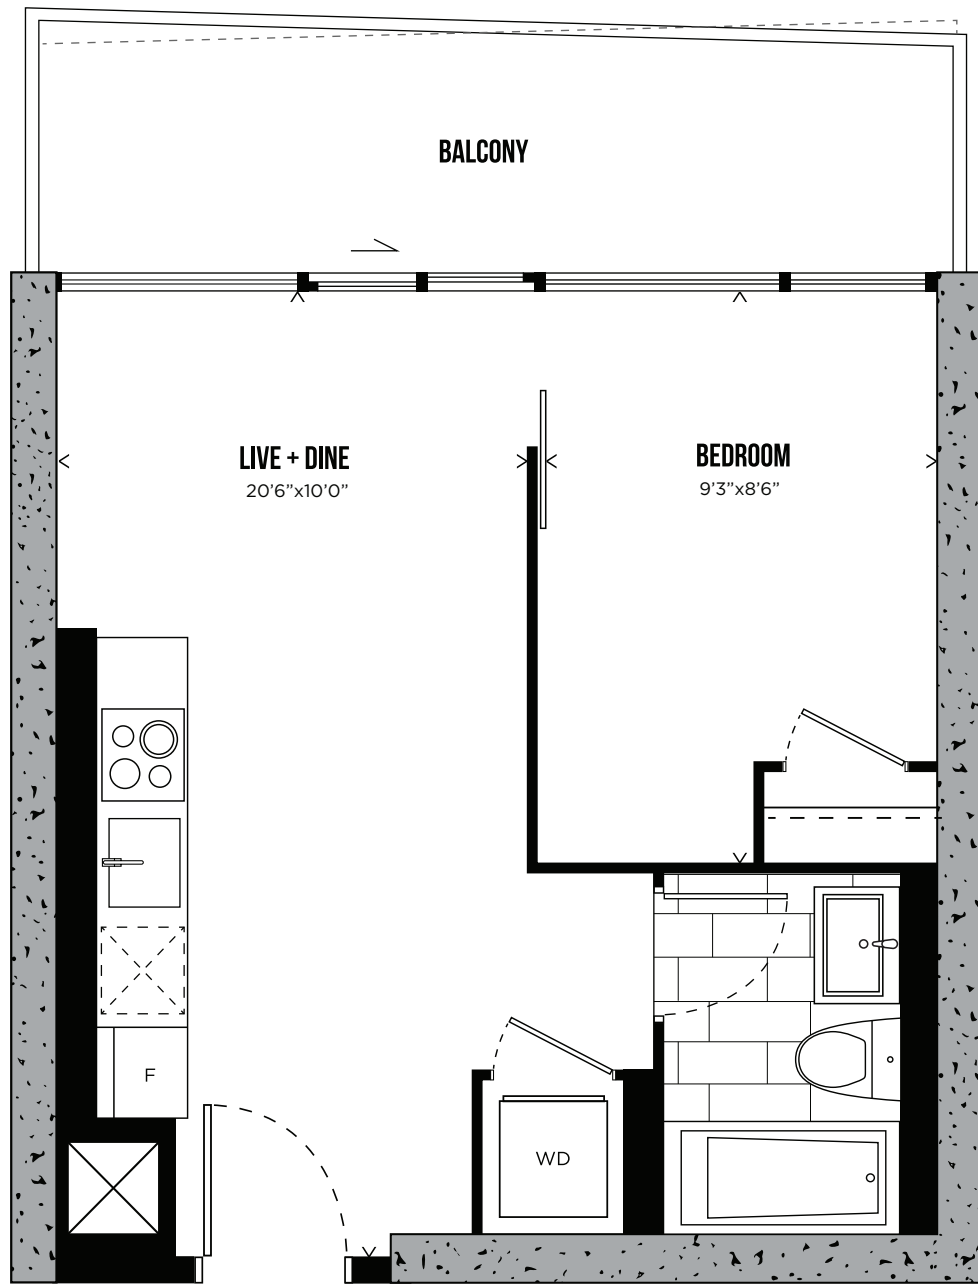

CHANNEL 07

ONE BEDROOM

439 SQ.FT.