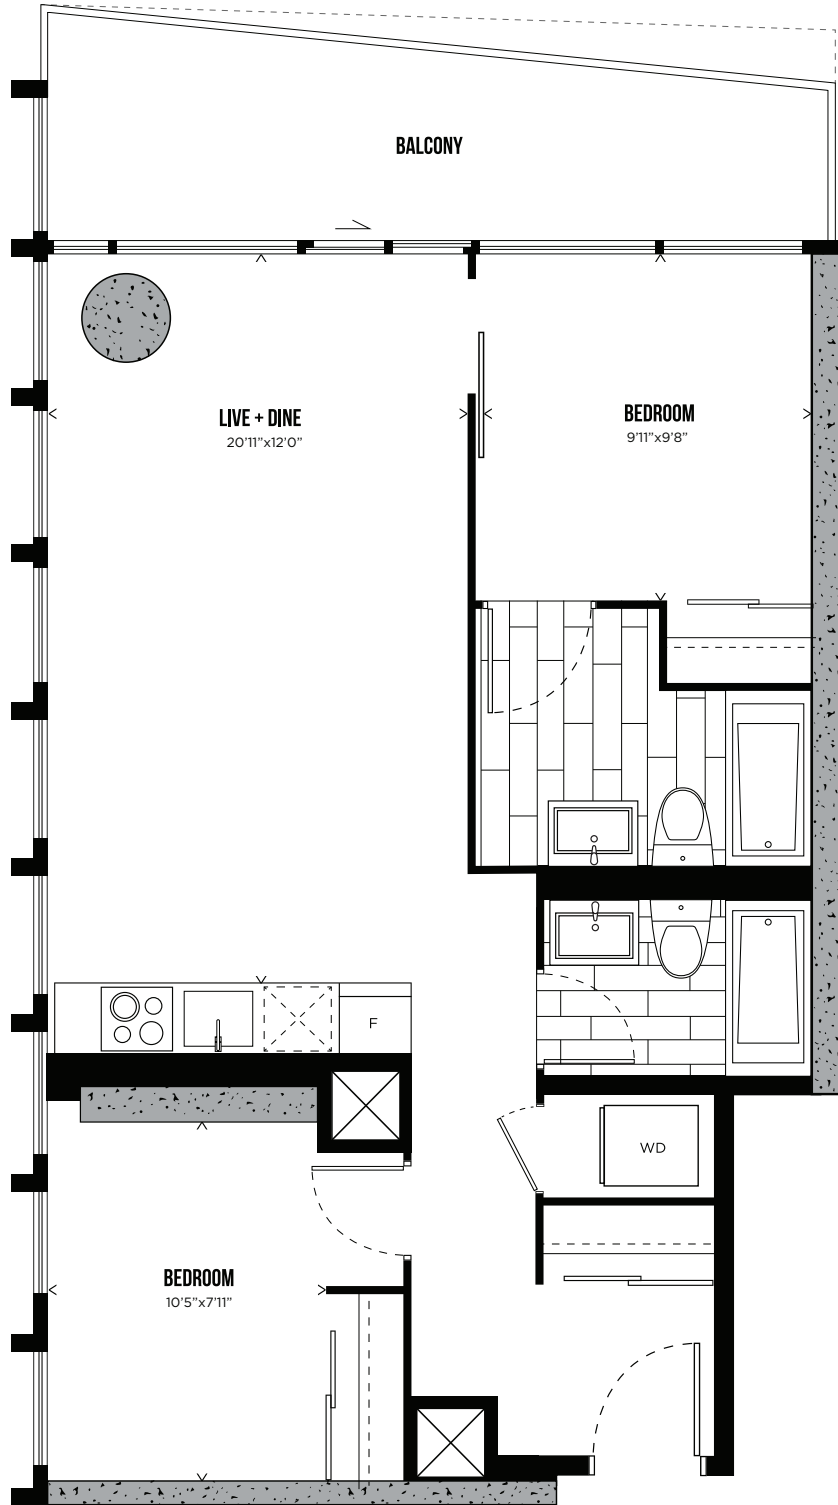

CHANNEL 10

TWO BEDROOM

802 SQ.FT.

LEVELS 3-30

CAROLINE STREET SOUTH

HUNTER STREET WEST