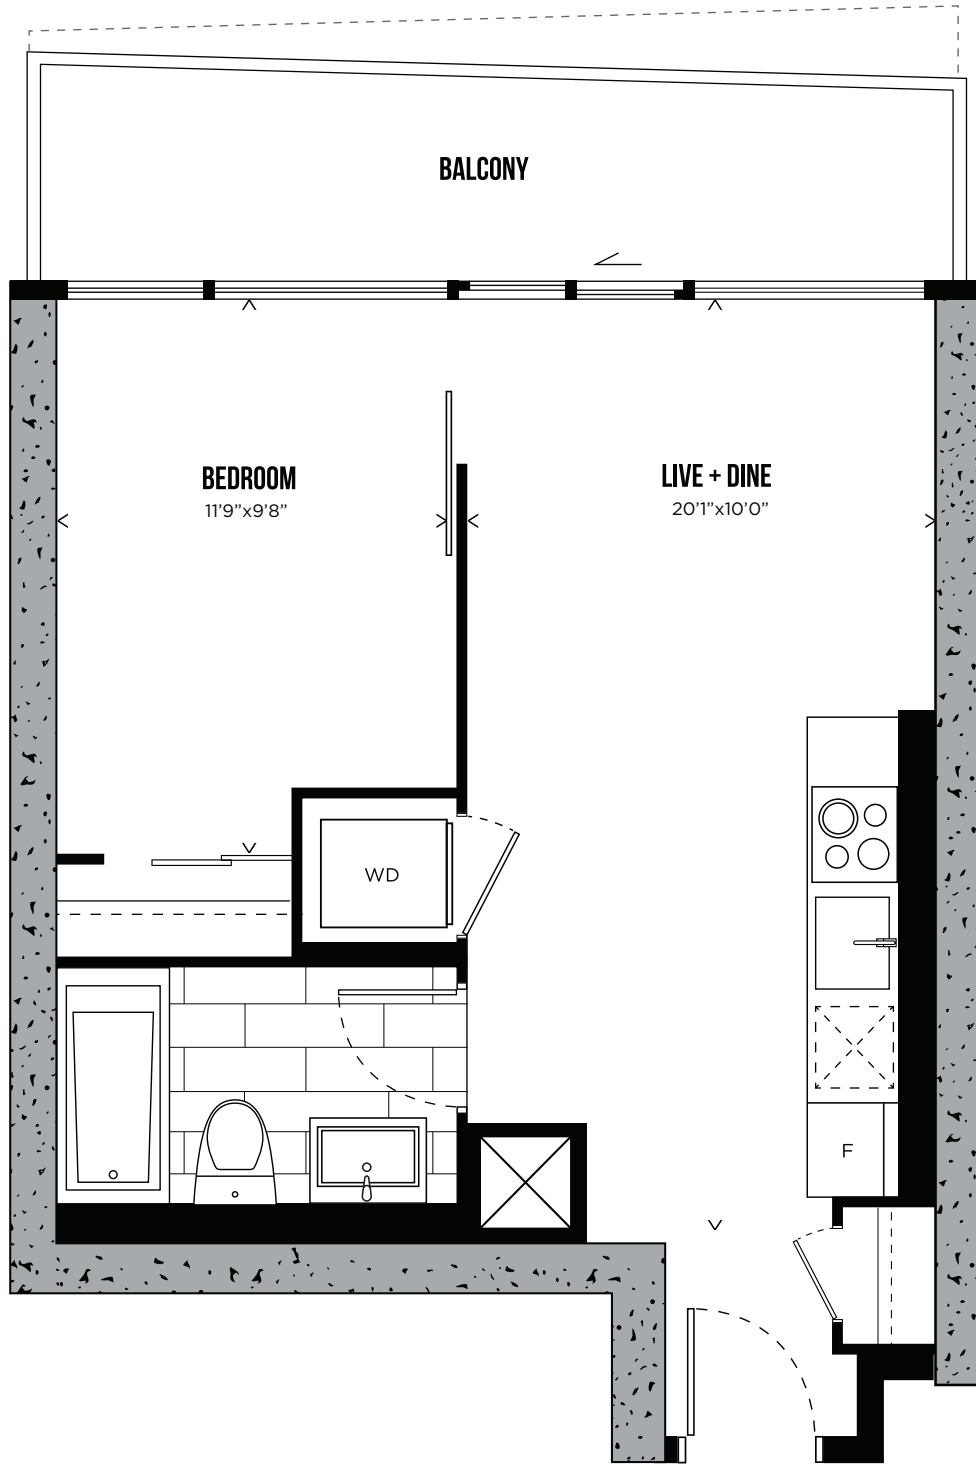

CHANNEL 08

ONE BEDROOM

464 SQ.FT.