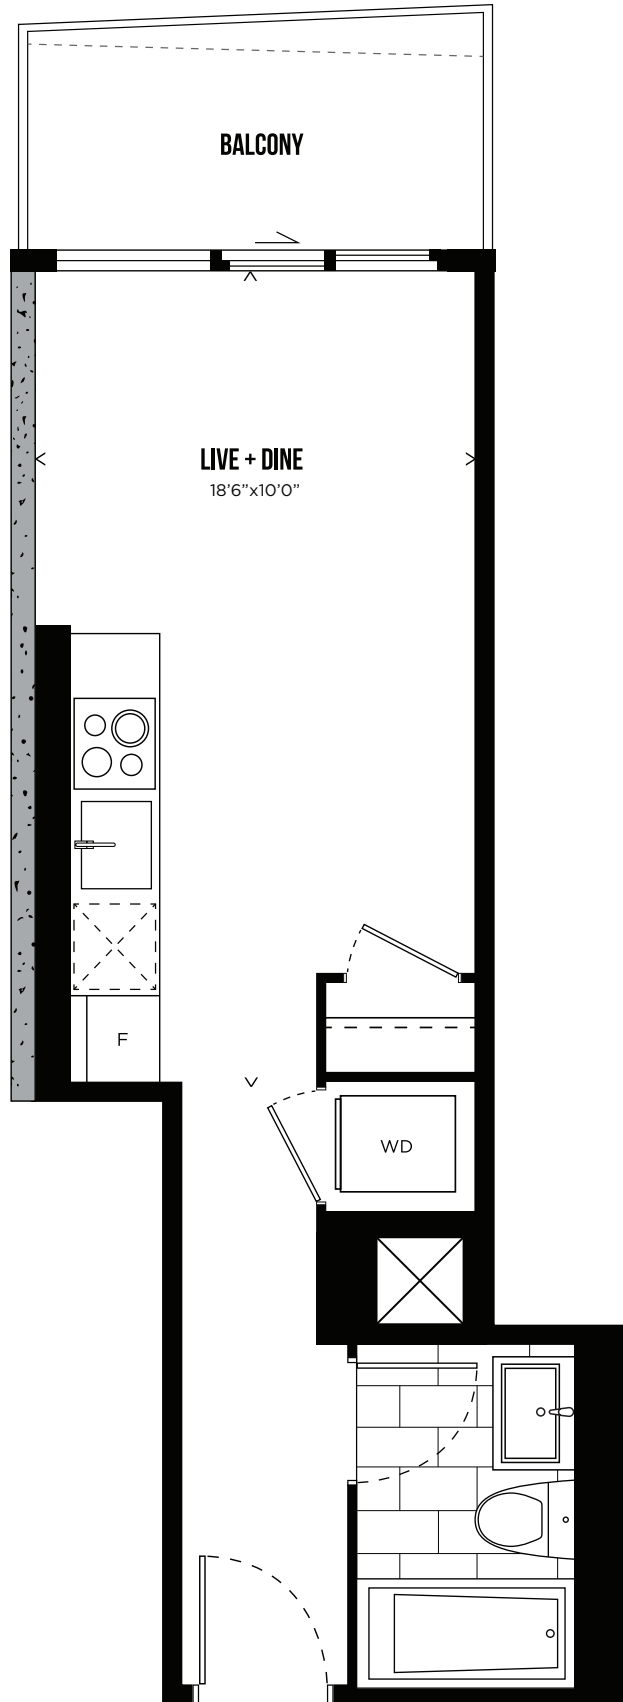

CHANNEL 02

STUDIO

343 SQ.FT.