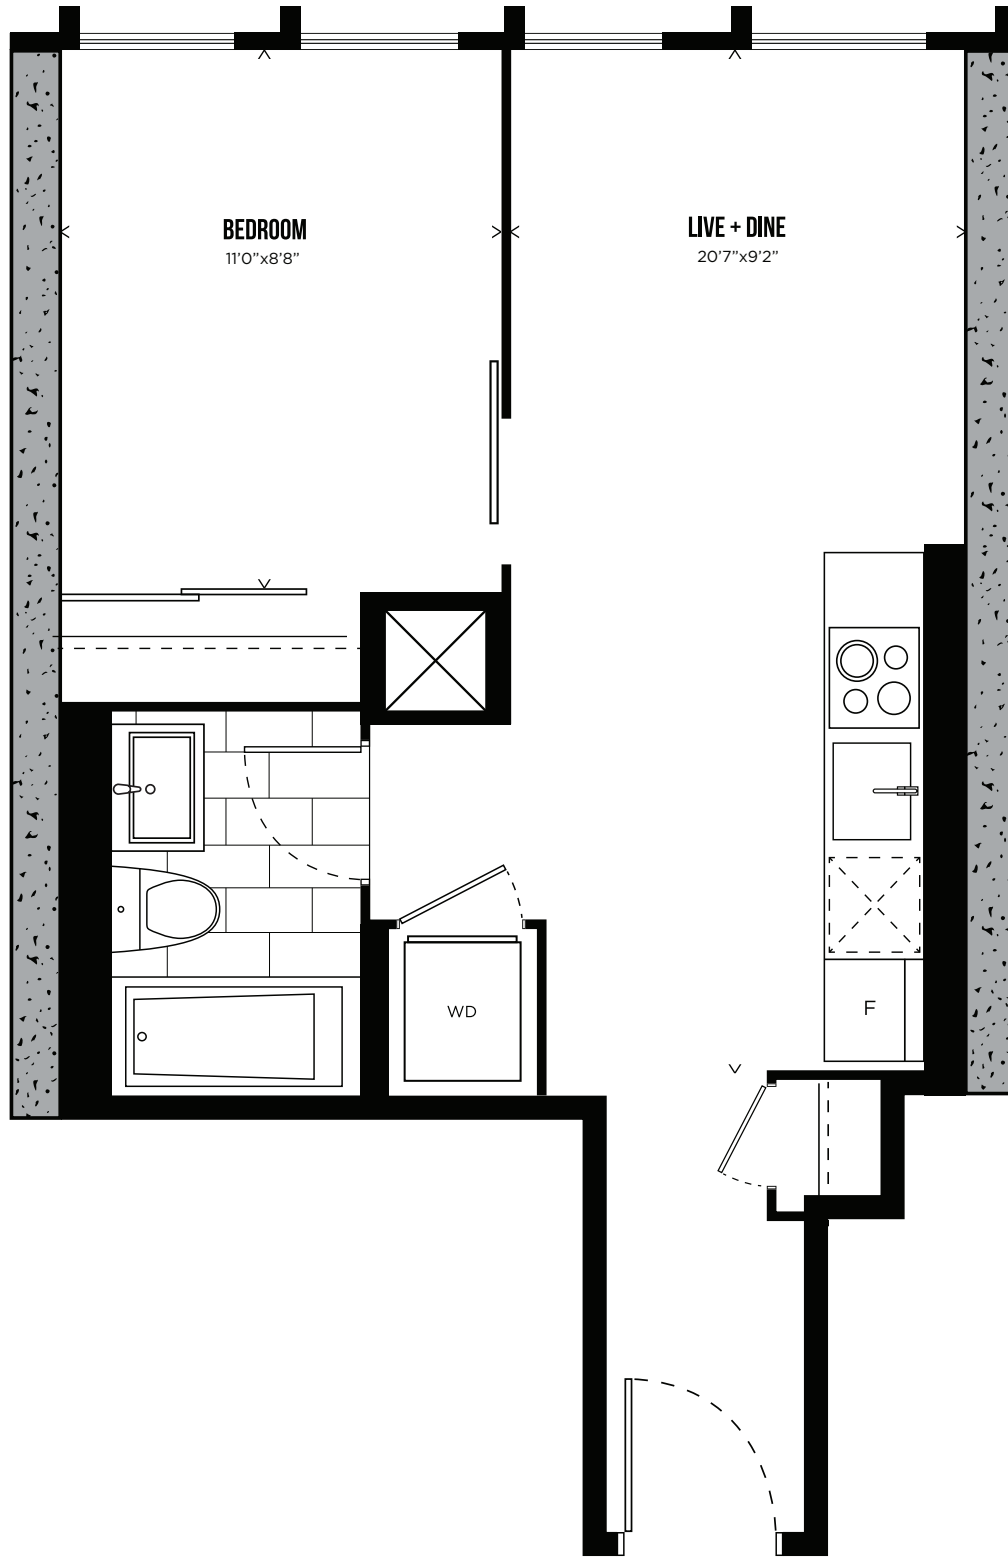

CHANNEL 04

ONE BEDROOM

471 SQ.FT.

LEVELS 3-30