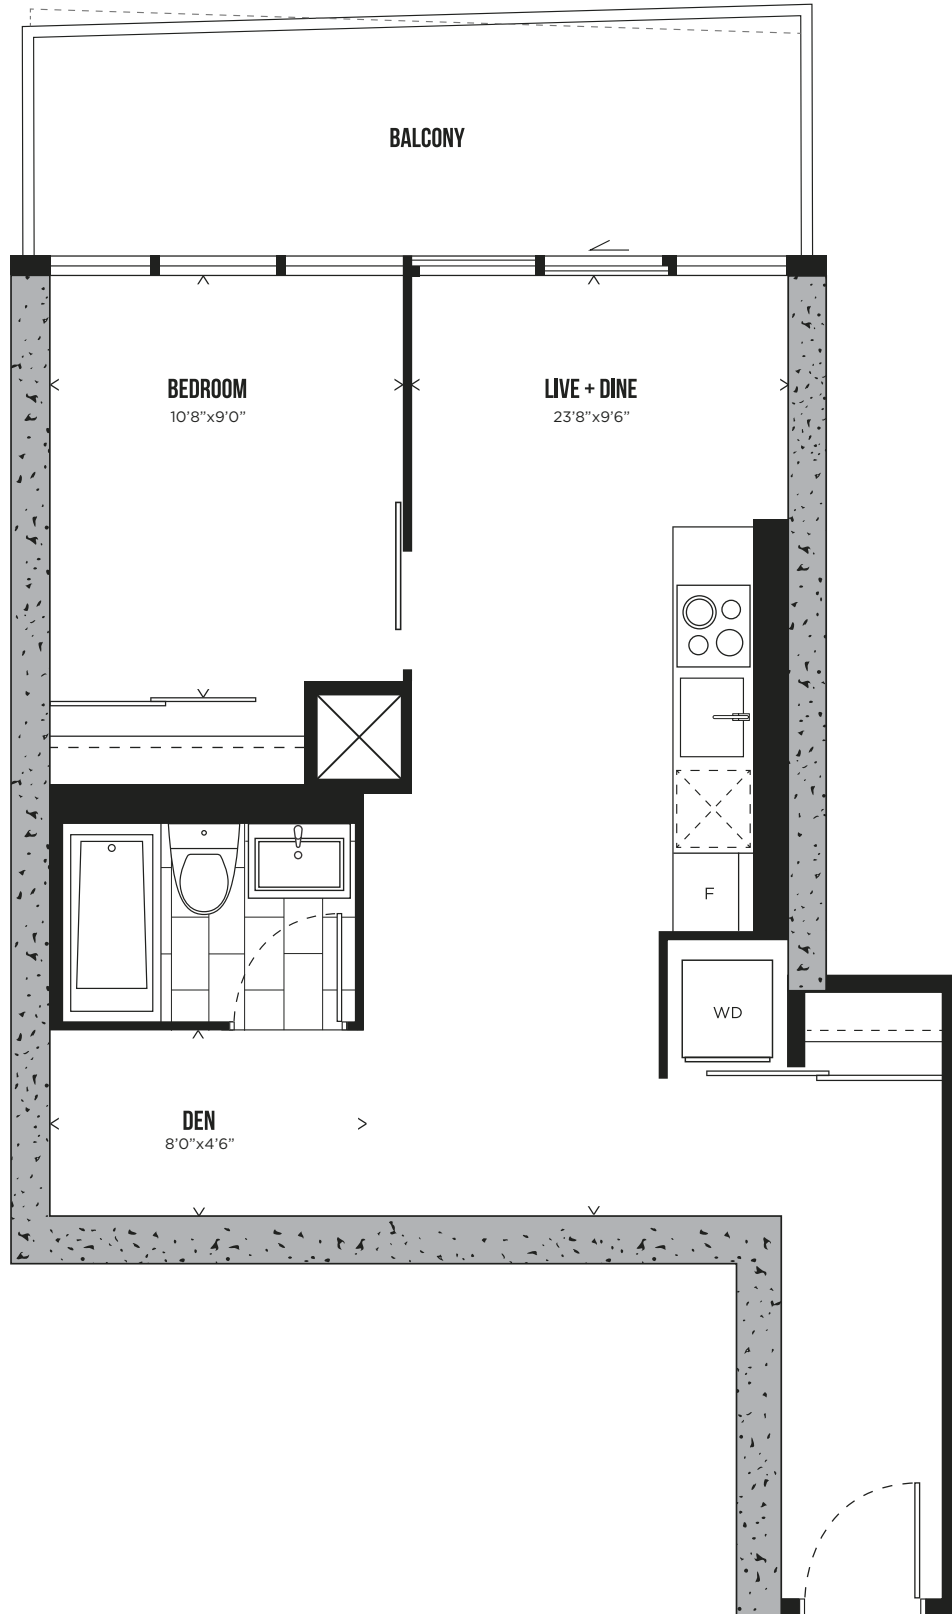

CHANNEL 01

ONE BEDROOM + DEN

613 SQ.FT.