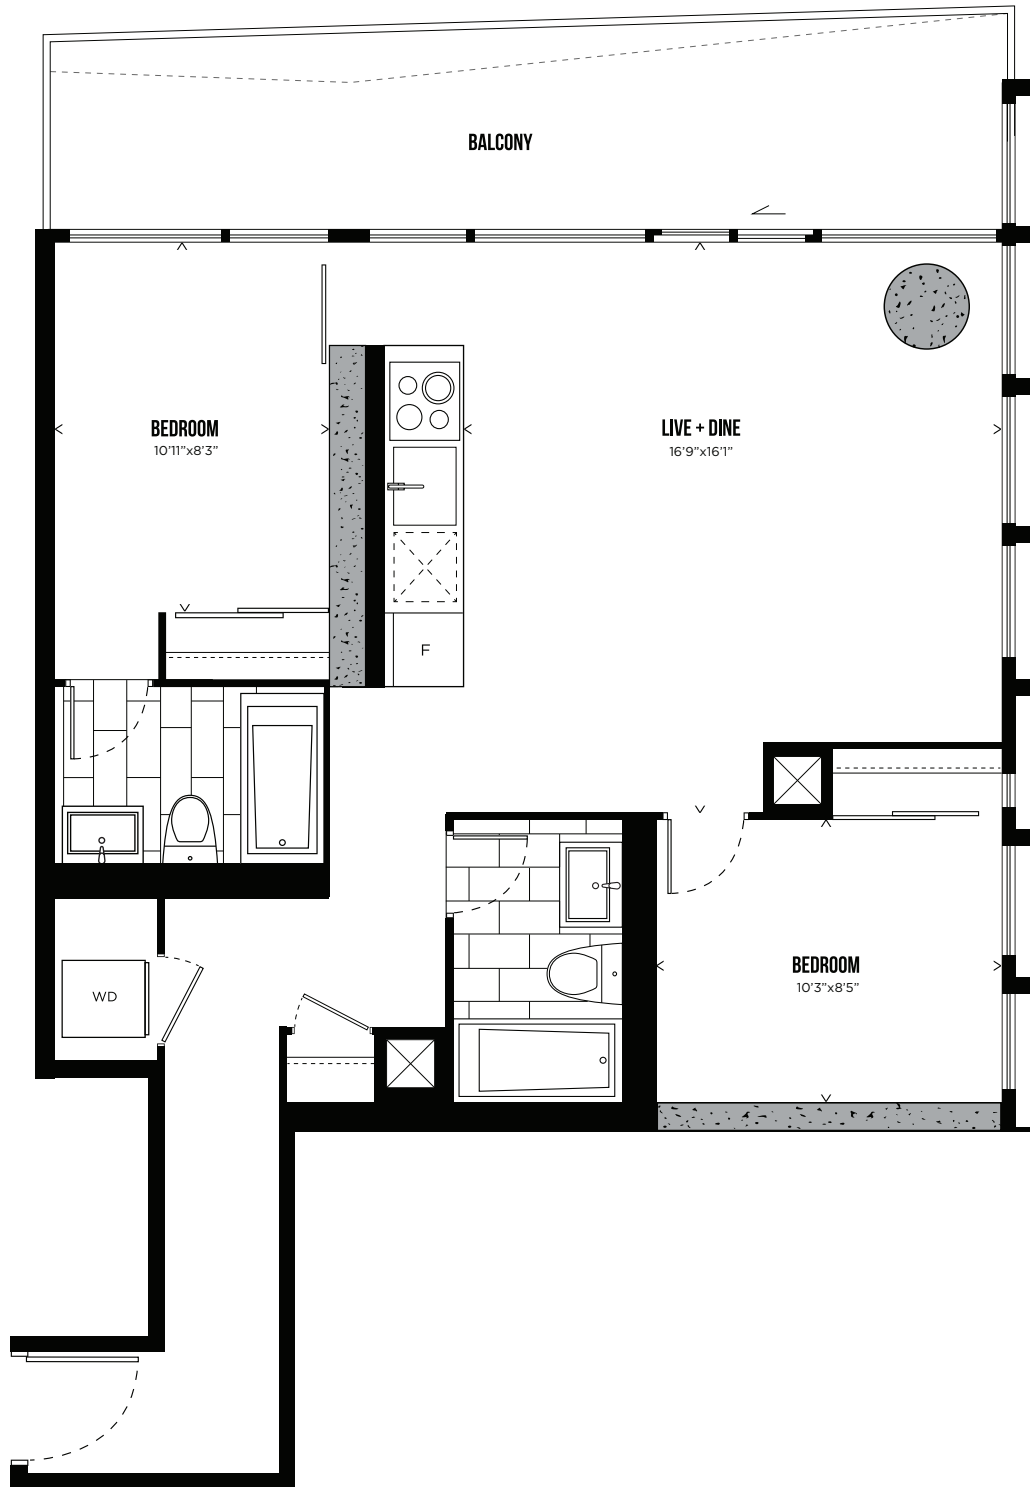

CHANNEL 03

TWO BEDROOM

846 SQ.FT.