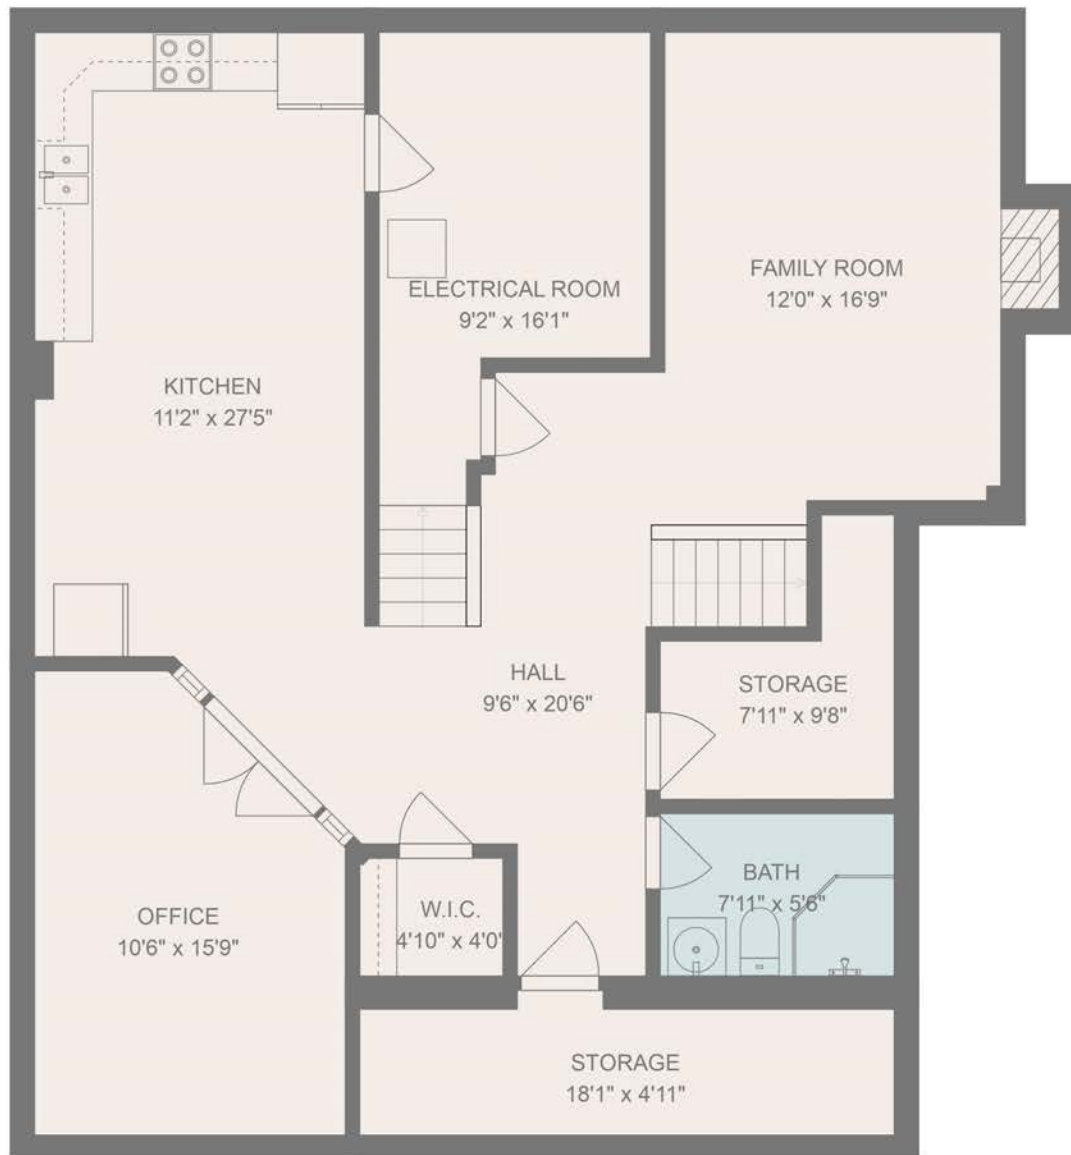

FLOOR 3

FLOOR 1

FLOOR 2

Total scanned area: 3608 sq. ft

SIZES AND DIMENSIONS ARE APPROXIMATE, ACTUAL MAY VARY.

Total scanned area: 3608 sq. ft

SIZES AND DIMENSIONS ARE APPROXIMATE, ACTUAL MAY VARY.

Total scanned area: 3608 sq. ft

SIZES AND DIMENSIONS ARE APPROXIMATE, ACTUAL MAY VARY.

Total scanned area: 3608 sq. ft

SIZES AND DIMENSIONS ARE APPROXIMATE, ACTUAL MAY VARY.