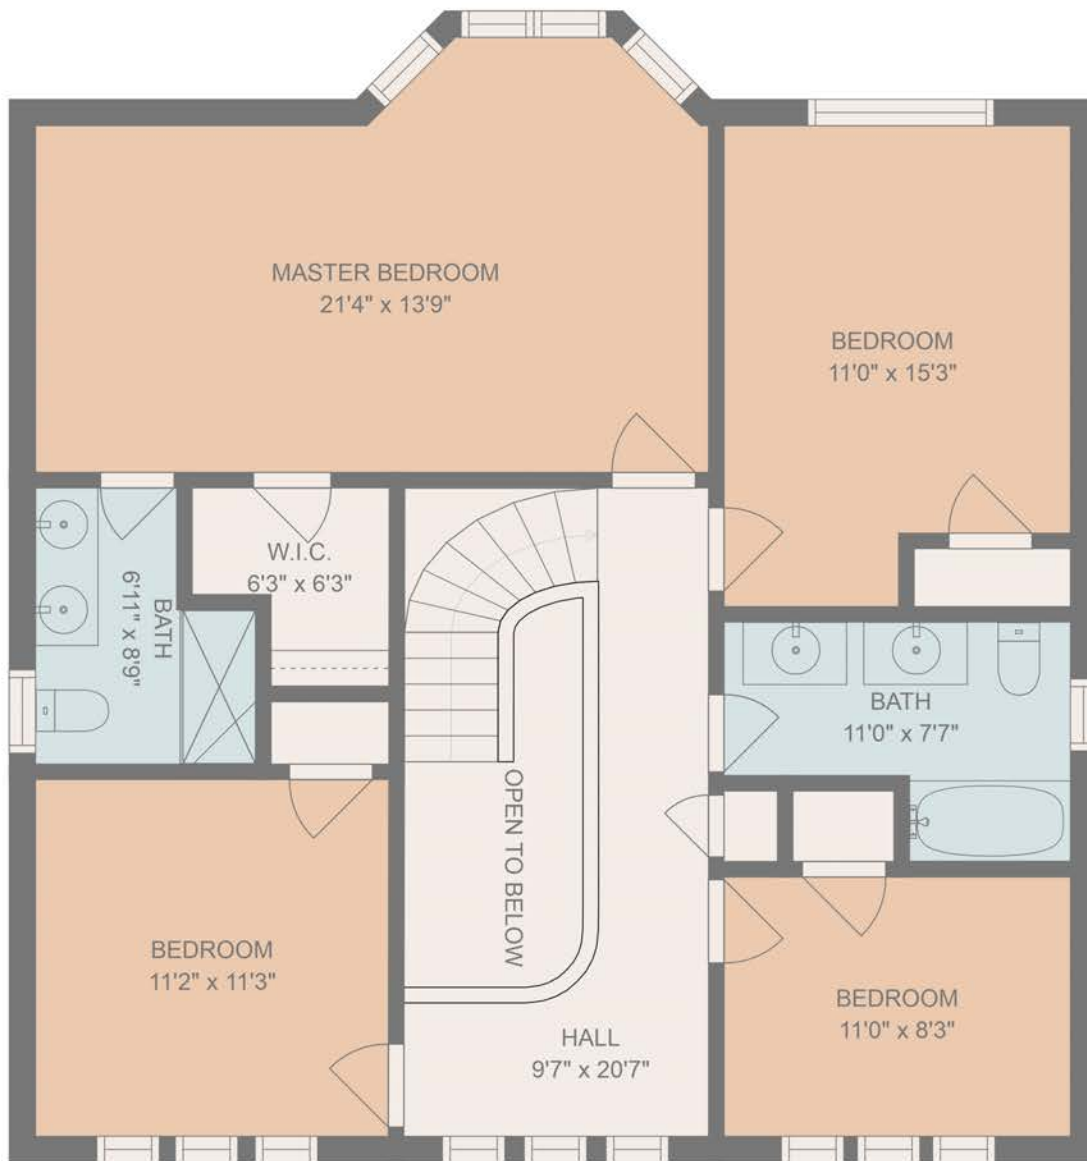

FLOOR 3

FLOOR 1

FLOOR 2

Total scanned area: 3608 sq. ft

SIZES AND DIMENSIONS ARE APPROXIMATE, ACTUAL MAY VARY.

Total scanned area: 3608 sq. ft

SIZES AND DIMENSIONS ARE APPROXIMATE, ACTUAL MAY VARY.

Total scanned area: 3608 sq. ft

SIZES AND DIMENSIONS ARE APPROXIMATE, ACTUAL MAY VARY.

Total scanned area: 3608 sq. ft

SIZES AND DIMENSIONS ARE APPROXIMATE, ACTUAL MAY VARY.