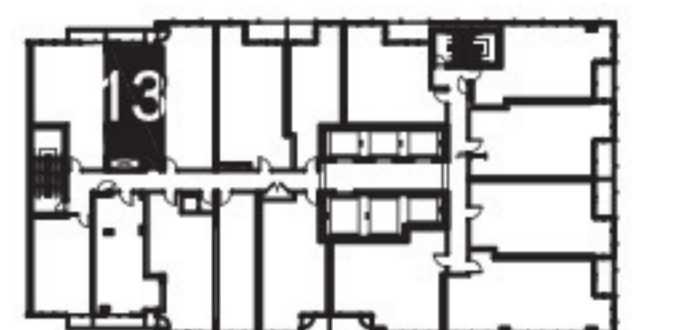

PIERRE

STUDIO 412 sq.ft. + 29 sq.ft. balcony = 441 sq.ft. living space

All dimensions, specifications and drawings are approximate. Actual square footage may vary from the stated floor plan. E. & O. E. Furniture not included. Refer to Keyplan for unit location and orientation. BISHA and BISHA CROWN DESIGN are trademarks owned by Lifetime 56 Blue Jays Way Inc. and are used under license.

FLOOR 10-13